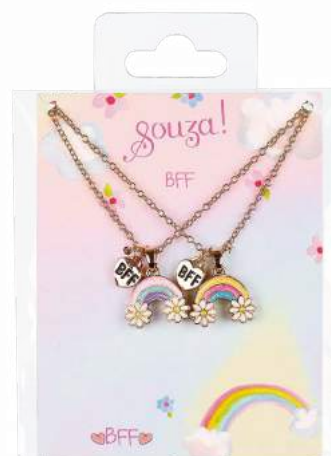

Pricegroup: J Ass.: 6 8x8x2 cm

Josee - 106645

Bracelet length: 15 cm

Pricegroup: L Ass.: 6 8x8x2 cm

Carinie - 106646

Bracelet length: 15 cm

Pricegroup: L Ass.: 6 8x8x2 cm

BFF Heart - 106696

Necklace length: 36 cm

Ass.: 6 9x7x1 cm

BFF
best friends forever

BFF Heart - 106695

Necklace length: 36 cm

Ass.: 6 9x7x1 cm

BFF Hearts - 106693

Necklace length: 36 cm

Ass.: 6 9x7x2 cm

BFF Heart - 106694

Necklace length: 36 cm

Ass.: 6 9x7x1 cm

BFF Rainbow - 106692

Necklace length: 36 cm

Ass.: 6 9x7x1 cm

Elf - 106690